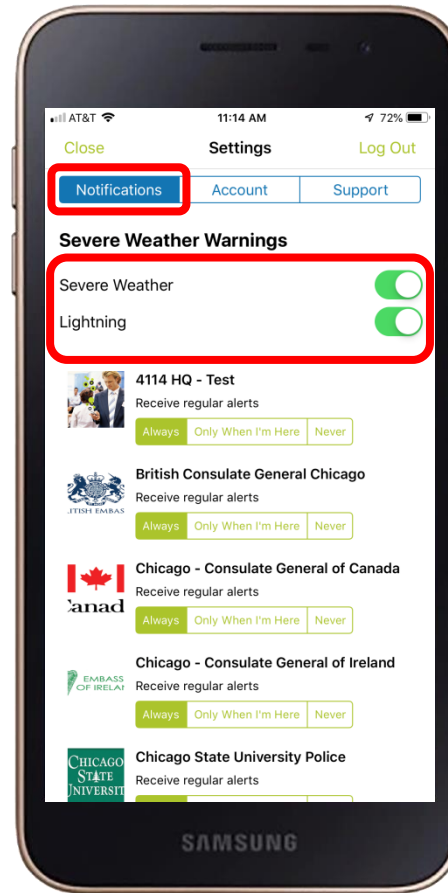

Managing Weather Alerts

Once in Settings, select the “Notifications” tab. From there, you can toggle off severe weather and lightning alerts using the switches.