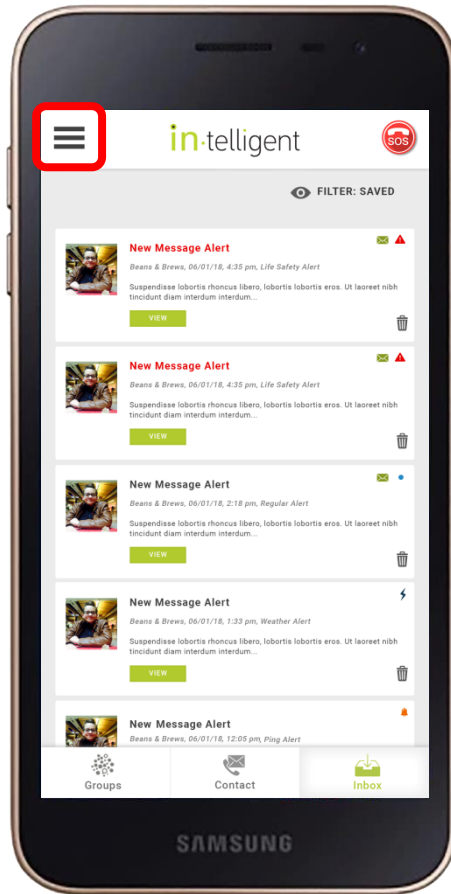

# Managing Weather Alerts

In-telligent's Severe Weather Warnings Group keeps users informed about inclement weather in their immediate vicinity. Users will be notified with an alert that overrides silent when a lightning strike touches ground within 5 mi/8km of their current location, or if they are within the direct path of a severe storm. If you wish to turn the override off for either of these alerts, select the “Menu” icon and then visit “Settings”.