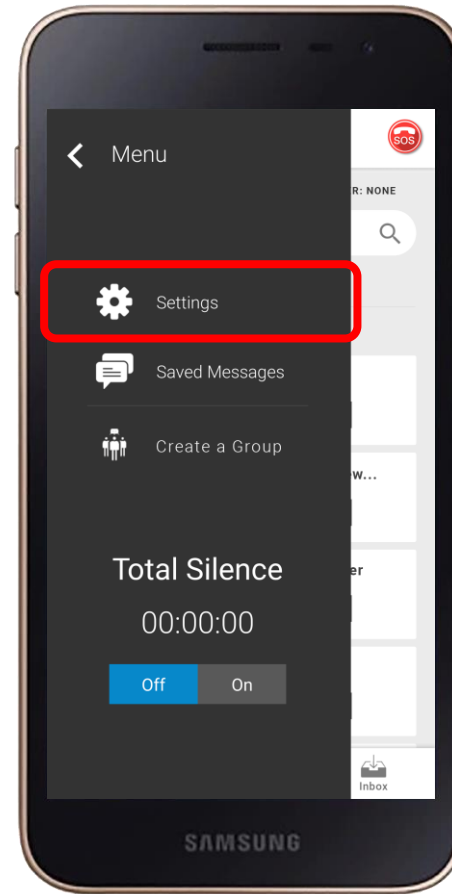

# Managing Weather Alerts

In-telligent's Severe Weather Warnings Group keeps users informed about inclement weather in their immediate vicinity. Users will be notified with an alert that overrides silent when a lightning strike touches ground within 5 mi/8km of their current location, or if they are within the direct path of a severe storm. If you wish to turn the override off for either of these alerts, select the “Menu” icon and then visit “Settings”.